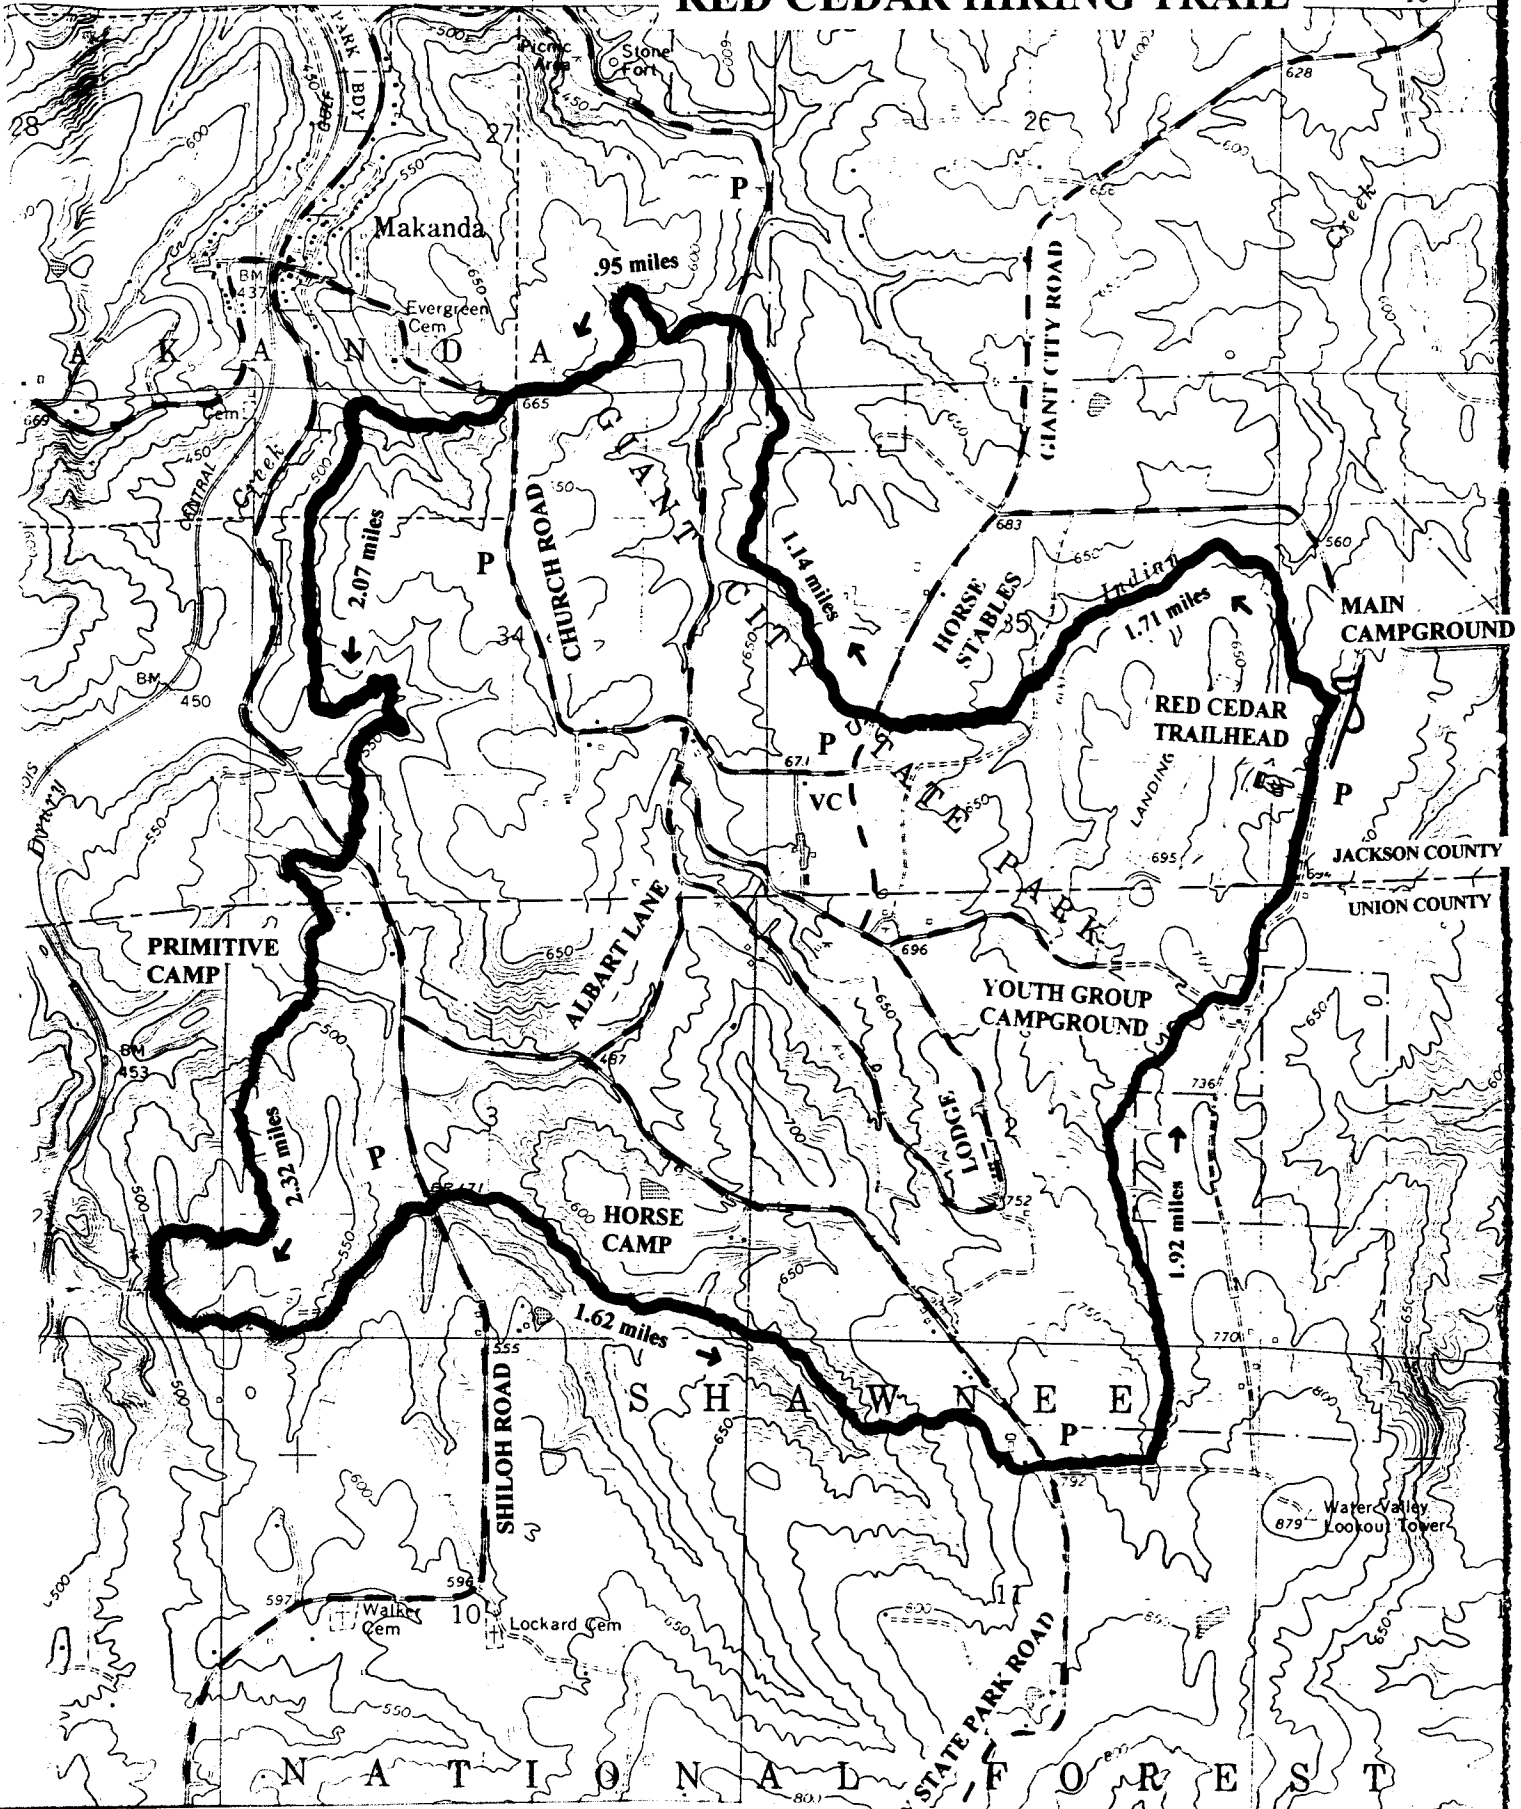

RED CEDAR HIKING TRAIL

Mileage shown is from one road crossing to next road crossing.

VC = PARK VISITORS CENTER
 open 8AM - 4PM all week
 (618)457-4836

P = PARKING

FOR EMERGENCIES - CALL 911